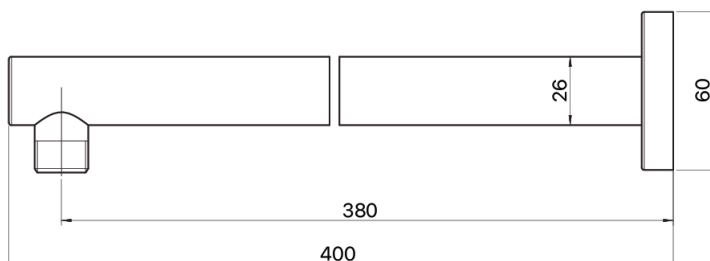

A BRAND BY

BRASSHARDS

— GROUP —