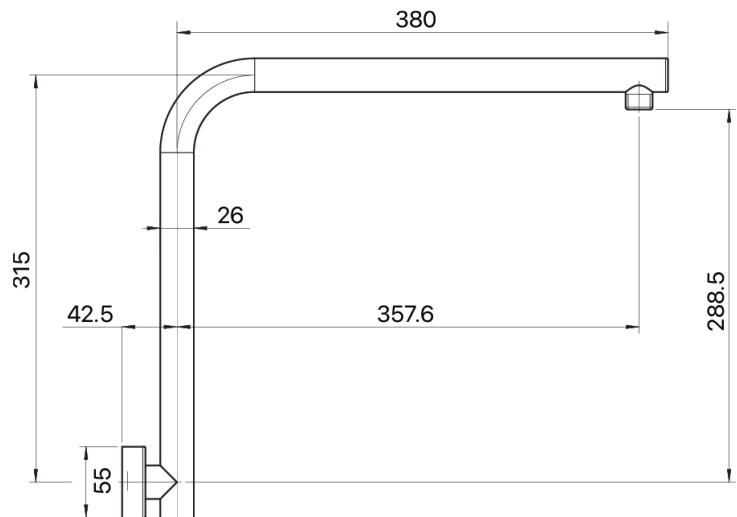

SCAN FOR MORE

A BRAND BY

BRASSHARDS

— GROUP —