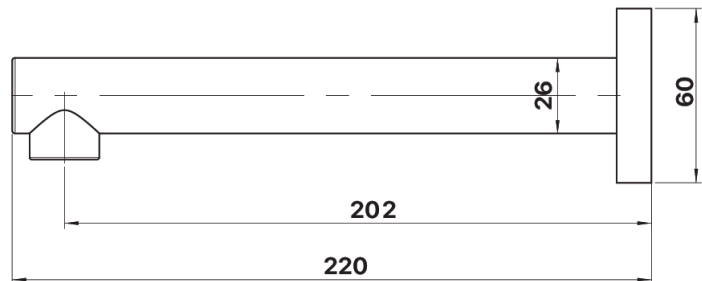

MATCHA BATH SPOUT 200MM

LEAD FREE

Other Finishes

MATT
BLACK

GUN
METAL

BRUSHED
NICKEL

BRUSHED
GOLD

SCAN FOR MORE