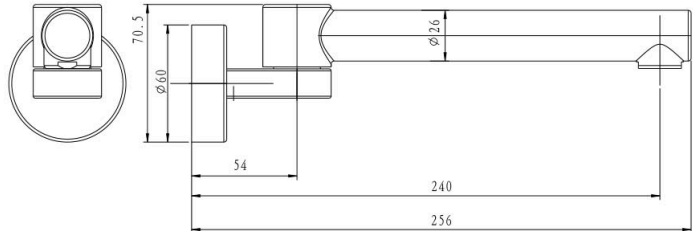

SCAN FOR MORE

A BRAND BY
BRASSHARDS
— GROUP —