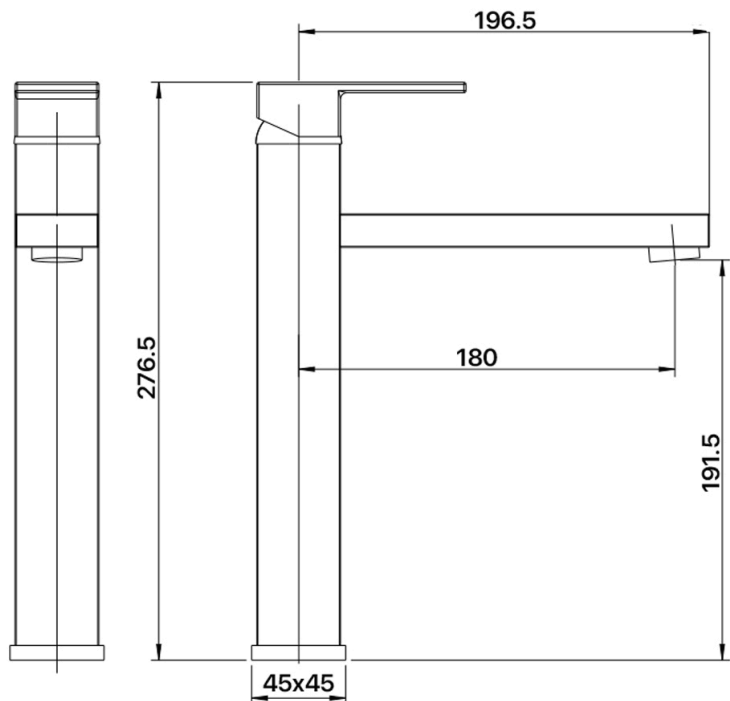

MIXX

tapware & accessories

THYME COLLECTION

Item Code: 11SL167CL

Finish: Chrome

WELS Reg. No: T31234

Cartridge: 35mm German
Ceramic Disc Cartridge

Pressure Rating: 1500kPa

Operating Temp: 1-80°C

Tails: European SOFTPEX

Corrosion Resistant Tails

Material: Brass

THYME TOWER VESSEL MIXER

Other Finishes

A BRAND BY
BRASSHARDS
— GROUP —