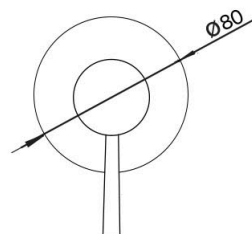

SHEA COLLECTION

Item Code: 11SL262CF
Finish: Chrome
Cartridge: 35mm Ceramic Disc Cartridge
Operating Temp: 1-80°C
Tails: PEX Stainless Steel Tails
Material: Lead Free Brass

Other Finishes

SCAN FOR MORE