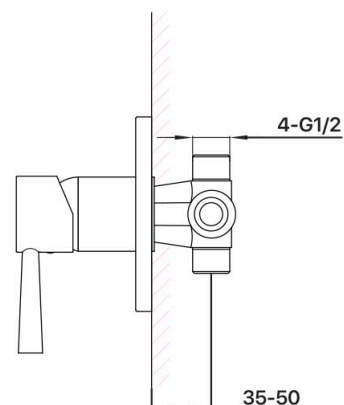

SHEA COLLECTION

Item Code: 11SL262CF
Finish: Chrome
Cartridge: 35mm Ceramic Disc Cartridge
Operating Temp: 1-80°C
Tails: PEX Stainless Steel Tails
Material: Lead Free Brass

Other Finishes

SCAN FOR MORE