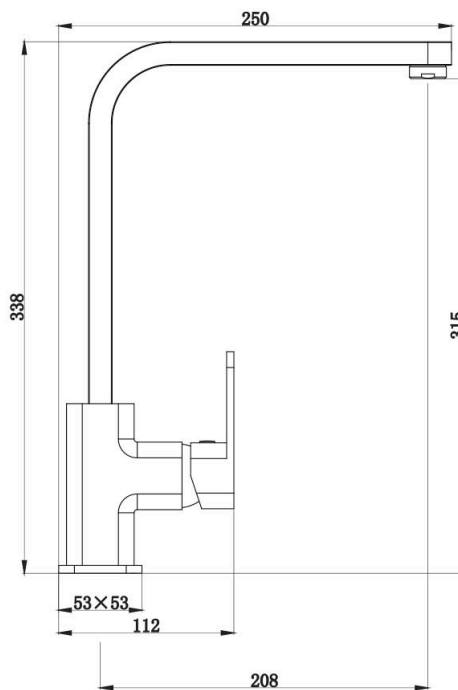

A BRAND BY

BRASSHARDS

— GROUP —