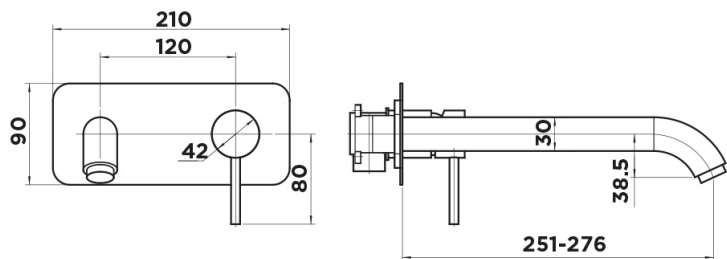

SCAN FOR MORE

A BRAND BY
BRASSHARDS
— GROUP —