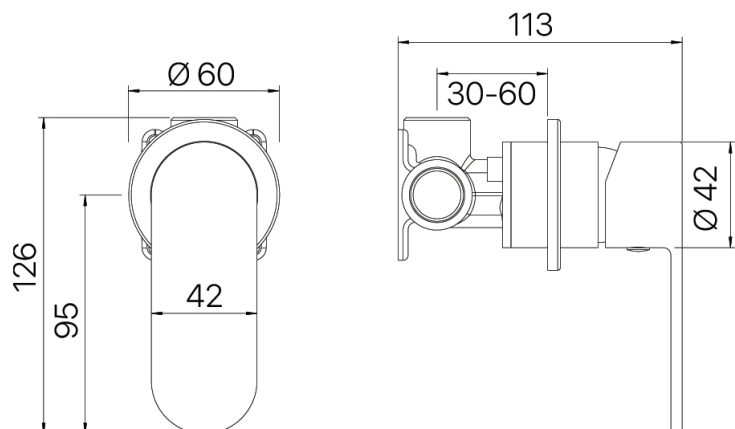

SCAN FOR MORE

A BRAND BY

BRASSHARDS

— GROUP —