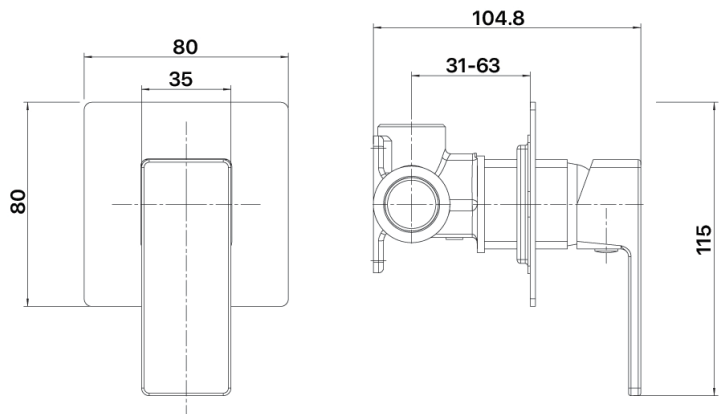

SCAN FOR MORE

A BRAND BY

BRASSHARDS

— GROUP —

www.mixxtapware.com.au | info@mixxtapware.com.au | 1800 657 697