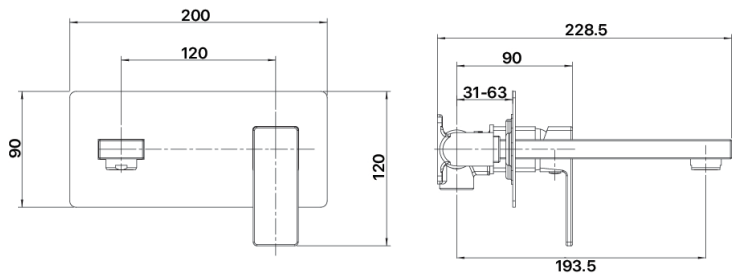

A BRAND BY

BRASSHARDS

— GROUP —