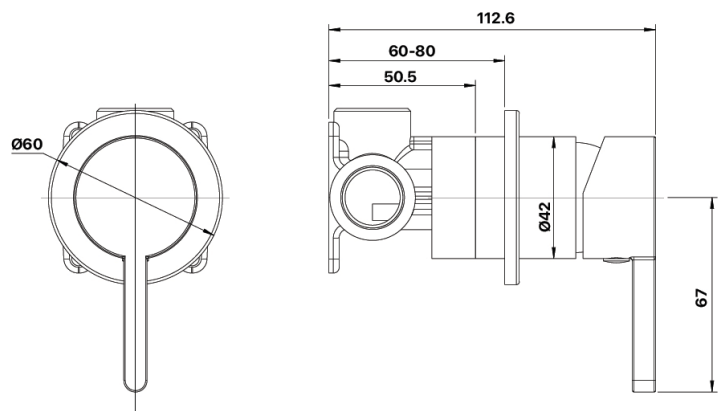

MIXX

tapware & accessories

ALOE COLLECTION

Item Code: 11SL972C

Finish: Chrome

Cartridge: 35mm European
Ceramic Disc Cartridge

Pressure Rating: 1500kPa

Operating Temp: 1-80°C

Material: Brass

ALOE SHOWER MIXER (60MM BACKPLATE)

Other Finishes

MATT
BLACK

GUN
METAL

BRUSHED
NICKEL

SCAN FOR MORE

A BRAND BY