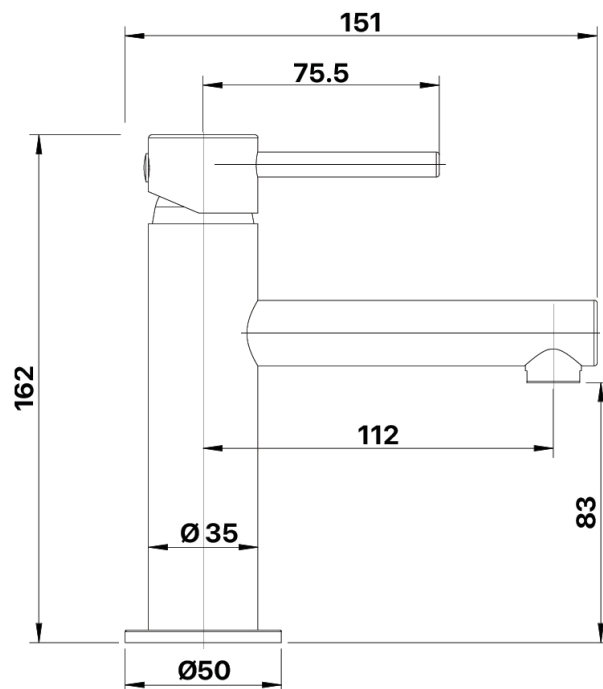

Other Finishes

A BRAND BY

BRASSHARDS

— GROUP —

www.mixxtapware.com.au | info@mixxtapware.com.au | 1800 657 697