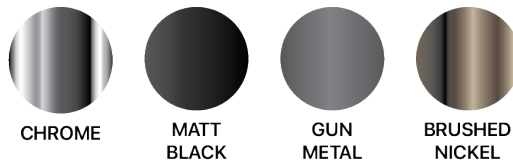

Other Finishes

A BRAND BY

BRASSHARDS

— GROUP —

www.mixxtapware.com.au | info@mixxtapware.com.au | 1800 657 697