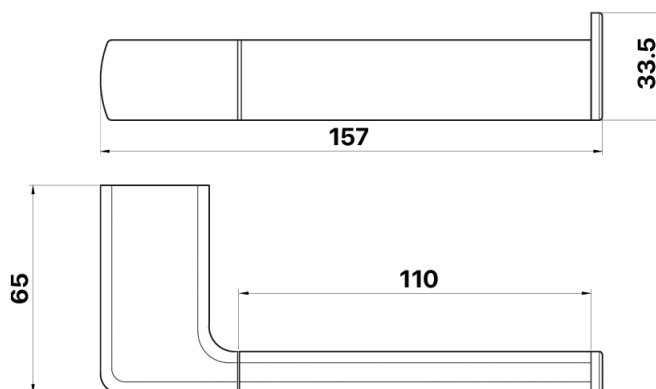

A BRAND BY
BRASSHARDS
— GROUP —