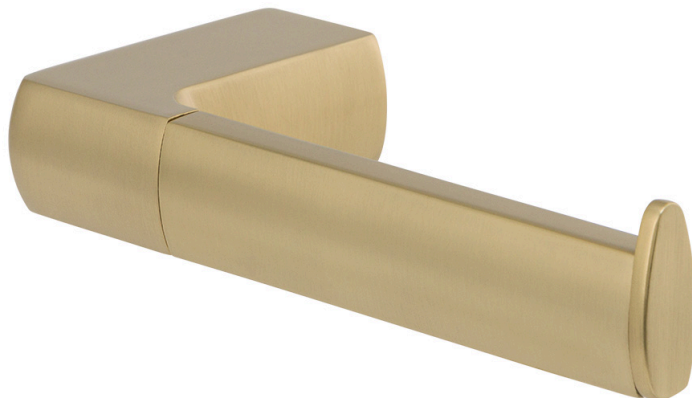

MIXX

tapware & accessories

SANDALWOOD COLLECTION

Item Code: 13SA202A

Finish: Brushed Gold

Material: Metal

SANDALWOOD TOILET ROLL HOLDER

Other Finishes

CHROME

MATT
BLACK

GUN
METAL

BRUSHED
NICKEL

SCAN FOR MORE

A BRAND BY
BRASSHARDS
— GROUP —