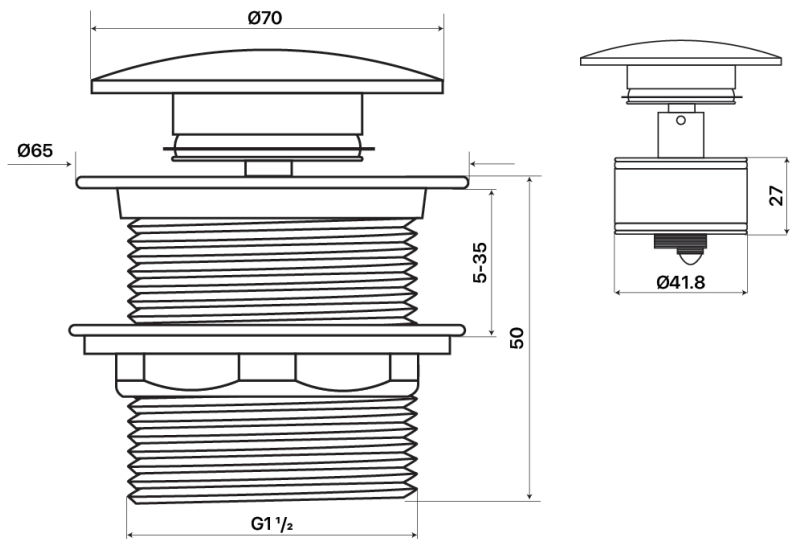

SCAN FOR MORE

A BRAND BY
BRASSHARDS
— GROUP —